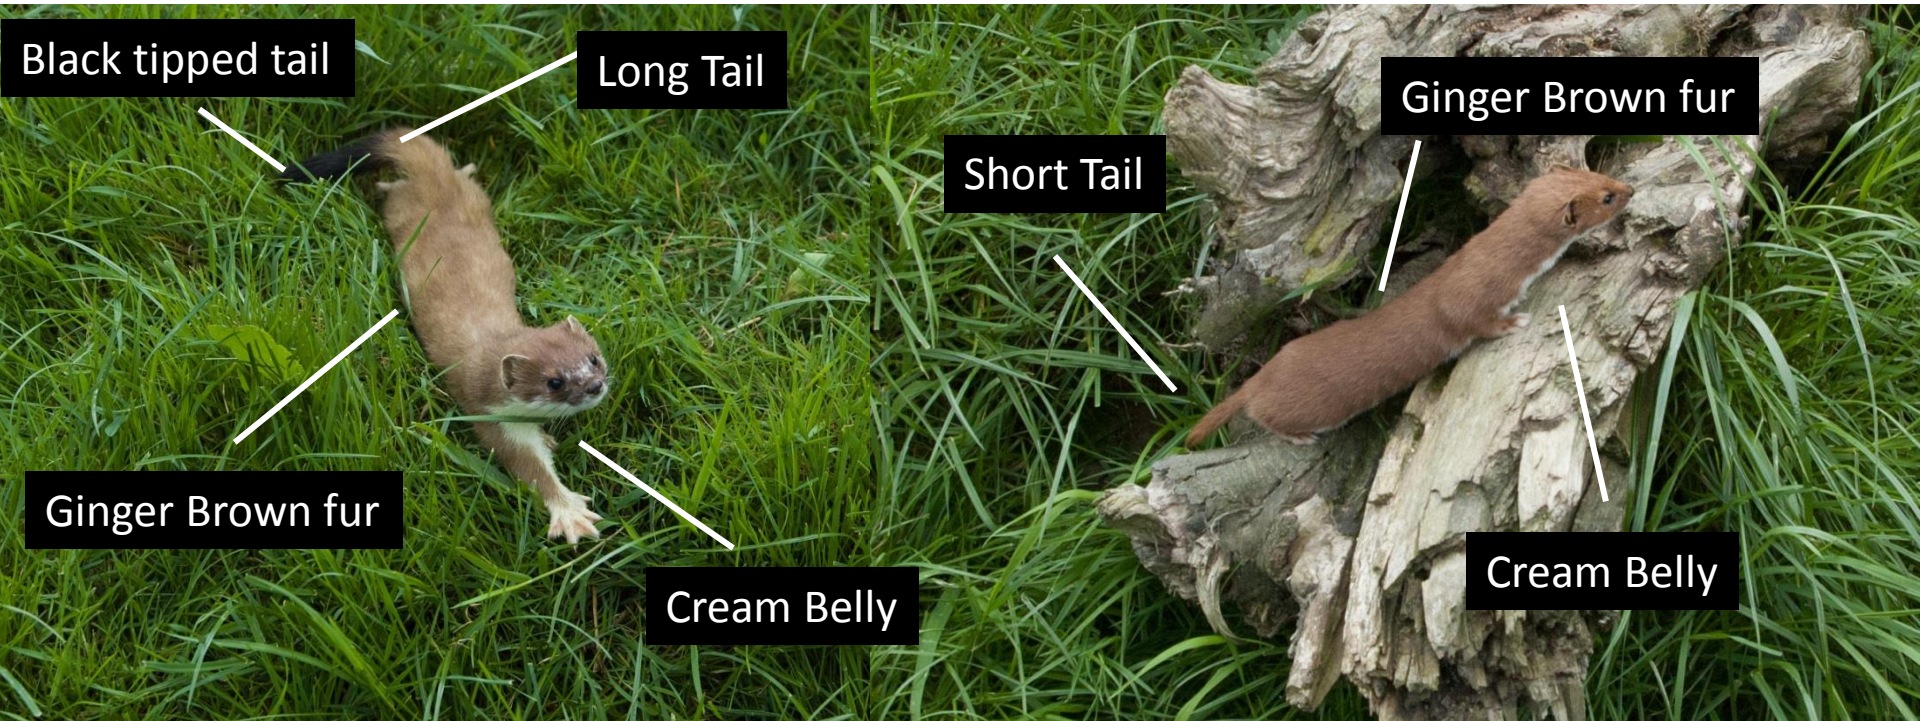

Stoat / Weasel ID

Stoat

Weasel

Stoat - *Mustela erminea*

ID Features:- Reddish brown to ginger fur above, cream/white fur below. Long tail with black tip. Goes white to partial white in winter in some parts of the UK

Size:- 240-310mm, tail approx. 60% length of body.

Weight:- 140-450g

Distribution:- All of the UK apart from some Scottish islands

Weasel - *Mustela nivalis*

ID Features:- Ginger upper fur with cream fur below with an undulating border between the two. Very short tail NO black tip to tail.

Size:- 175-220mm, tail approx. 20% length of body.

Weight:- 60-130g

Distribution:- All of the UK apart from some Scottish islands

How to separate

Size:- Stoat is the size of a stretched baby rabbit, and a weasel is the size of a stretched mouse.

Tail:- Stoat long tail with Black tip, weasel short tail no black tip.