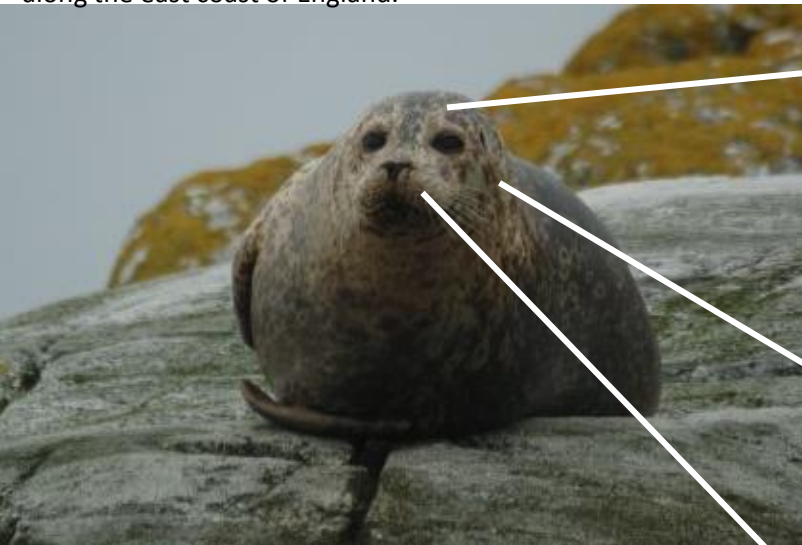

## Grey Seal - *Halichoerus grypus*

**ID Features:-** A rather dog or even horse like face with a large muzzle, very large nostrils which are widely separated. A pronounced forehead with protruding eyes. Like common seals they are very variable in colour. Grey seals lie flat.

**Size:-** 140-250cm

**Weight:-** 130-440kg

**Distribution:-** All of UK apart from some of the southern coast of England.

**ID Features:-** Almost cat like face, short muzzle, large white whiskers, coat very variable in colour. Concave forehead and small nose, small nostrils which form a V shape almost meeting. Eyes often look sunken. More likely to be found in freshwater than grey seals. On land often lie in the 'banana' position.

**Size:-** 120-160cm

**Weight:-** 45-130kg

**Distribution:-** Mostly Scotland, Western Ireland but a few colonies along the east coast of England.

Concave  
Forehead

Convex  
Forehead

Sunken Eyes

Large Nostrils