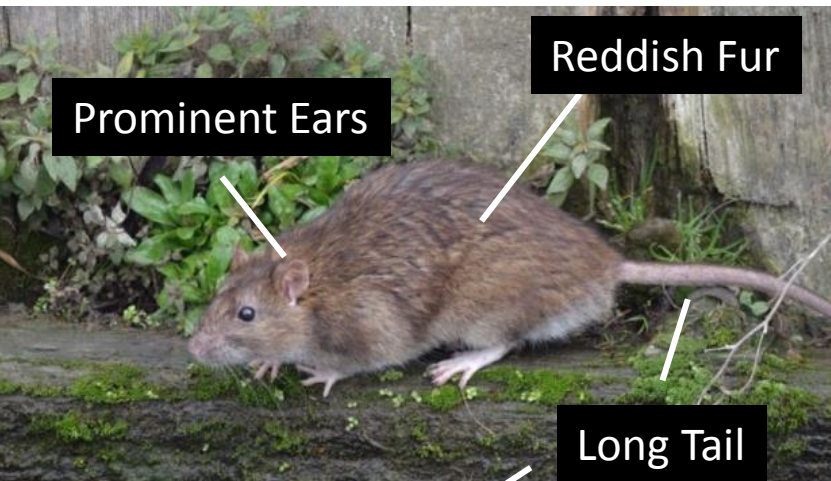

Mark Hows
Cambridgeshire Mammal Group

Brown Rat / Water Vole ID

Brown Rat – *Rattus norvegicus*

ID Features:- Reddish/greyish brown shaggy fur. Long scaly tail. Prominent naked ears. Pointed nose.

Size:- 150-270mm, tail approx. 100% of body length

Weight:- 200-600g

Distribution:- All of UK

Water Vole - *Arvicola terrestris*

ID Features:- Reddish to black fur. Hairy tail. Smaller rounded ears. Blunt nose.

Size:- 90-115mm, tail approx. 50% length of body

Weight:- 150-300g

Distribution:- All of UK apart from some Scottish islands

Chocolate
Brown to Black
Fur