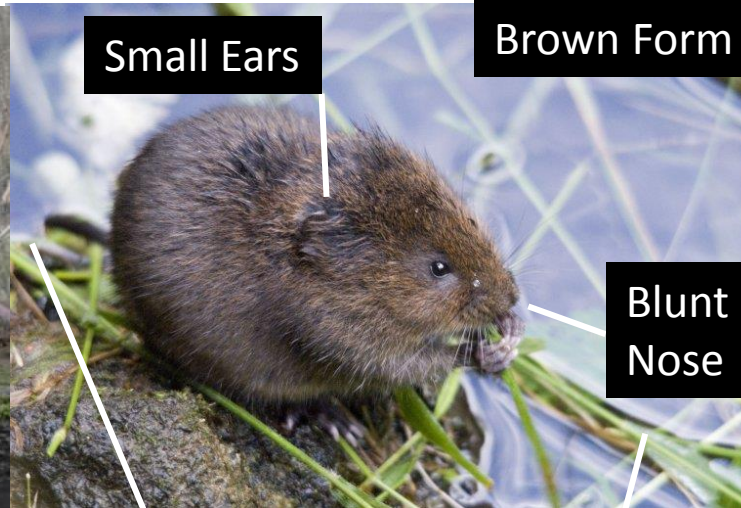

Mark Hows
Cambridgeshire Mammal Group

Brown Rat / Water Vole ID

Brown Rat – *Rattus norvegicus*

ID Features:- Reddish/greyish brown shaggy fur. Long scaly tail. Prominent naked ears. Pointed nose.

Size:- 150-270mm, tail approx. 100% of body length

Weight:- 200-600g

Distribution:- All of UK

Water Vole - *Arvicola terrestris*

ID Features:- Reddish to black fur. Hairy tail. Smaller rounded ears. Blunt nose.

Size:- 90-115mm, tail approx. 50% length of body

Weight:- 150-300g

Distribution:- All of UK apart from some Scottish islands

Chocolate
Brown to Black
Fur