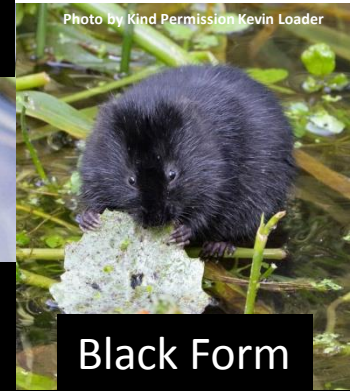

Mark Hows
Cambridgeshire Mammal Group

Brown Rat / Water Vole ID

Brown Rat – *Rattus norvegicus*

ID Features:- Reddish/greyish brown shaggy fur. Long scaly tail. Prominent naked ears. Pointed nose.

Size:- 150-270mm, tail approx. 100% of body length

Weight:- 200-600g

Distribution:- All of UK

Water Vole - *Arvicola terrestris*

ID Features:- Reddish to black fur. Hairy tail. Smaller rounded ears. Blunt nose.

Size:- 90-115mm, tail approx. 50% length of body

Weight:- 150-300g

Distribution:- All of UK apart from some Scottish islands

Chocolate
Brown to Black
Fur