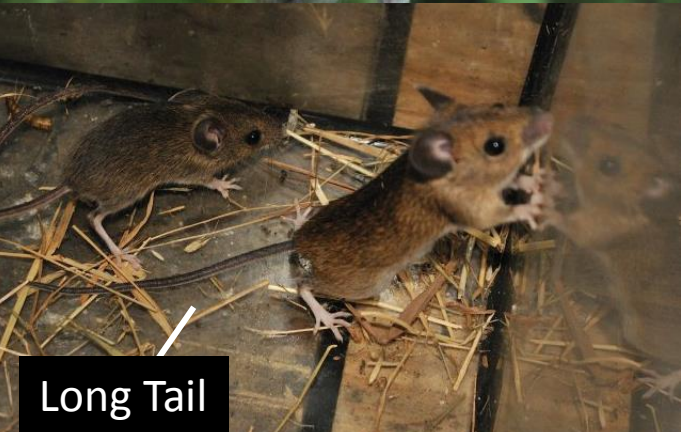

British Isles – Mouse ID - I

Wood Mouse – *Apodemus sylvaticus*

ID Features:- Reddish brown fur above, grey fur below. Large eyes, long tail and large ears. Some individuals have small yellow patches on the belly or neck.

Size:- 80-110mm, tail approx. 100% length of body

Weight:- 16-27g

Distribution:- All parts of the British Isles.

Yellow Necked Mouse – *Apodemus flavicollis*

ID Features:- Very similar to wood mice usually larger and the upper fur is more orange. The tail is longer than the body. As the name suggests the upper fur is joined together in a thick neck band.

Size:- 100-120mm, tail approx. >100% length of body

Weight:- 25-45g

Distribution:- South of a line south of the Wash and mid Wales but absent from the south west.

Small neck mark

Yellow Band

Long Tail

Large Ears

Yellow Band